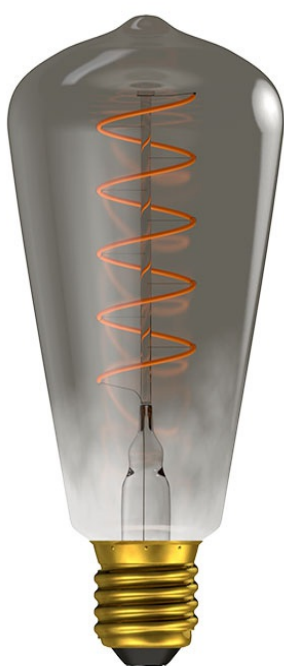

4W LED Vintage Soft Coil Squirrel Cage Dimmable - ES, Gunmetal, 2000K

Details

Product Code	60028
Volts	240
Watts	4
Cap Type	ES/E27
Colour / Finish	Gunmetal
Colour Temp (K)	2700
Lumens	150
Energy Rating	B
Burn Hours	15000
Dimmable?	Yes
Box Qty	10
MOQ	1
Height (mm)	140
Diameter (mm)	64
Switching Cycles	7500
Energy Consumption (kWh/1000h)	4
Driver Required	No
Ballast required	No
Transformer Required	No
Barcode	5013588600284
Inner Quantity	10
Outer Box Qty	20