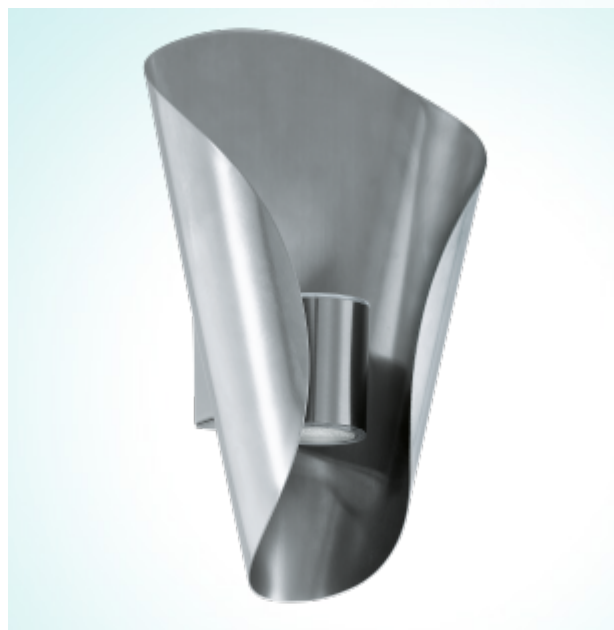

94779

BOSARO

General Information

Article: 94779
Lighting Type: wall luminaire
EAN Code: 9002759947798

Dimensions

Depth: 170 mm
Height: 270 mm
Overhang: 105 mm
Weight: 1.029 kg

Illuminant

Socket: LED
Illuminant: LED-MODUL
Delivery: incl.
Wattage: 2x 2,5W
Luminous Flux: 360 lm
Luminous Colour: 3000K warm white
Average Lifetime: 25,000 h
LED changeable: yes
Energy Efficiency: A+

Material & Colour

Enclosure Material: stainless steel
Enclosure Colour: stainless steel

Technical Information

Protection Rating: IP44
Protection Class: 1
Line Voltage: 220-230V,50/60Hz
Operation Voltage: 220-230V,50/60Hz

LED

Technical changes reserved