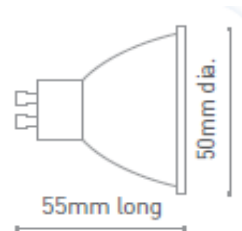

Data Specification Sheet

Product Code

GU10-5WD-WW

Description

GU10 LED LAMP - 5W - WARM
WHITE - DIMMABLE

Wattage

5W

Product Information

Suitable for fire rated fittings.

Voltage	: 240V
Cap Type	: GU10
Lumens	: 400
Technology	: SMD LED
Colour Temp	: 3000K
Beam Angle	: 40°
Dimmable	: Yes