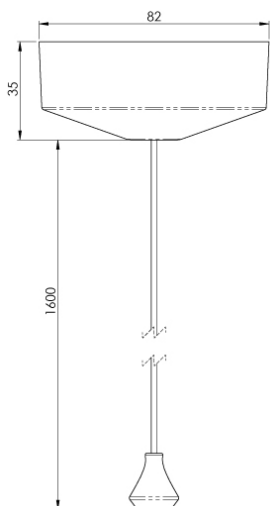

10Amp 2 Way Pull Cord

10Amp 2 Way Pull Cord

- Certified to EN 60669-1
- 6 Finishes that compliment both Eurolite & Carlisle Brass ranges.
- 10Amp 2Way
- Comes with a 2 Year Warranty
- Stylish and modern concealed fixing
- 1600mm cord length which can be easily adjusted