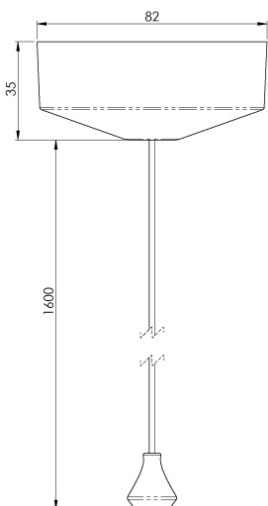

10Amp 2 Way Pull Cord

10Amp 2 Way Pull Cord

- Certified to EN 60669-1
- 6 Finishes that compliment both Eurolite & Carlisle Brass ranges.
- 10Amp 2Way
- Comes with a 2 Year Warranty
- Stylish and modern concealed fixing
- 1600mm cord length which can be easily adjusted