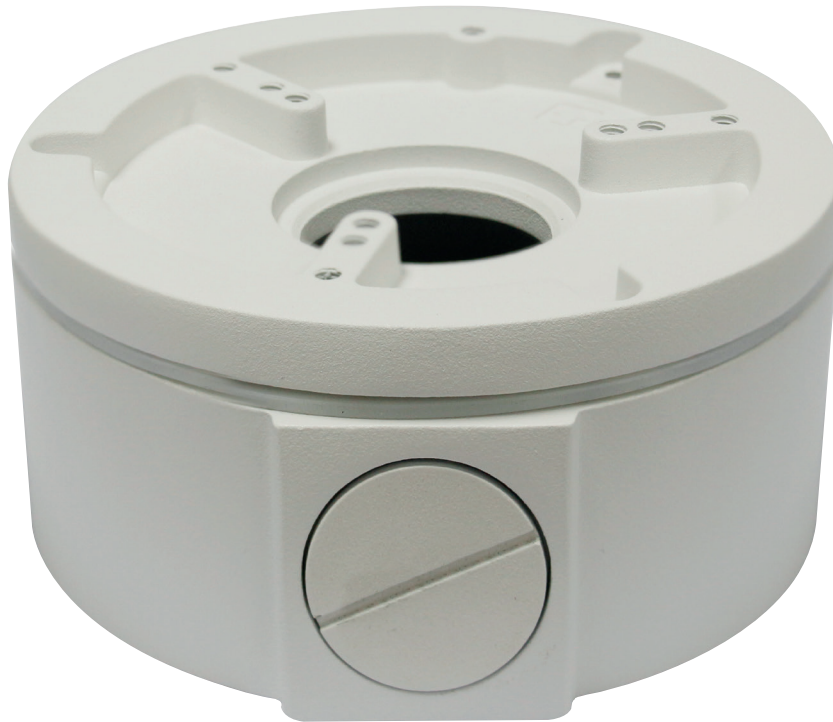

HDview

SHDVCDBW

White Camera Deep Base

- IP66 Rated
- Metal Construction
- 25mm Cable Entry
- Suitable for HDview 4 Megapixel Range;
SHDVC36FBW, SHDVC2812VFBW,
SHDVC36FDW
- Dimensions : \varnothing 112.5x50(H)mm