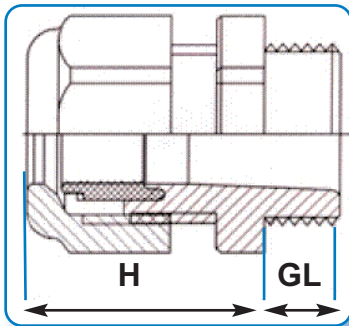

Europa
components

Quality Components at
Competitive Prices

Insulated High Grade PG Cable Glands

Insulated High Grade **PG** Cable Glands

- ✓ IP65 (IP68 when fitted with washer)
- ✓ Manufactured from Nylon / Low Smoke & Halogen Free
- ✓ Lock Nut Included / Sealing: Ding qing rubber / RoHS Compliant
- ✓ Pack Qty: 10pcs
- ✓ CE

Part Number	PG Cable Gland Description	CableSize (mm)	GL (mm)	H (mm)
PG7DG	PG7 Nylon Cable Gland Grey	3-6.5	8	22
PG9DB	PG9 Nylon Cable Gland Black	4-8	8	26
PG9DG	PG9 Nylon Cable Gland Grey	4-8	8	26
PG9DW	PG9 Nylon Cable Gland White	4-8	8	26
PG11DG	PG11 Nylon Cable Gland Grey	5-10	8	27
PG13.5DB	PG13.5 Nylon Cable Gland Black	6-12	9	28
PG13.5DG	PG13.5 Nylon Cable Gland Grey	6-12	9	28
PG13.5DW	PG13.5 Nylon Cable Gland White	6-12	9	28
PG16DB	PG16 Nylon Cable Gland Black	10-14	10	30
PG16DG	PG16 Nylon Cable Gland Grey	10-14	10	30
PG16DW	PG16 Nylon Cable Gland White	10-14	10	30
PG21DB	PG21 Nylon Cable Gland Black	13-18	10	35
PG21DG	PG21 Nylon Cable Gland Grey	13-18	10	35
PG21DW	PG21 Nylon Cable Gland White	13-18	10	35
PG29DG	PG29 Nylon Cable Gland Grey	18-25	12	40
PG29DW	PG29 Nylon Cable Gland White	18-25	12	40