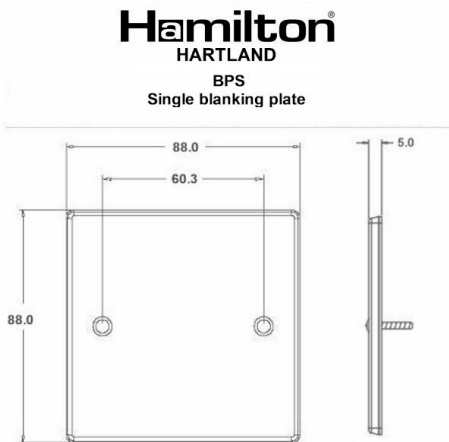

Code: 71BPS

Hartland | HARTLAND RANGE | Blank Plates

Product Image

Wiring

Dimensions

Insert Type	Single Blank Plate
Insert Colour	No Insert Colour
EAN13 Barcode	5017503219889
Commodity Code	73269098
Luckins TSI	386664911
Dimensions(Nominal)	Single: Height = 88.0mm Width = 88.0mm Depth = 5.0mm
Weight	91 GR
Switched Poles	N/A
Current Rating	n/a
IP Rating	N/A
Contact Gap Minimum	N/A
Earth Terminal Capacity 1	5x1mm ²
Earth Terminal Capacity 2	4x1.5mm ²
Earth Terminal Capacity 3	3x2.5mm ²
Earth Terminal Capacity 4	1x4mm ² Multi-strand
Earth Terminal Capacity 5	1x6mm ²
Product Class 1	Face plate must be earthed
Recommended Location	Internal Use Only
Maximum Installation Altitude	2000m
Standard/Approval	N/A
Additional Notes	Plates must be Earthed via the Earth Tag.