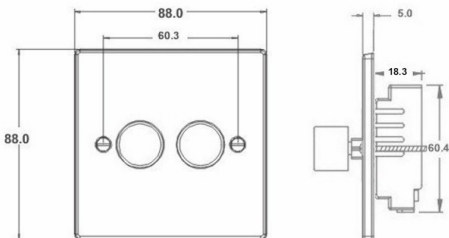

Insert Type

2 gang 100W LED Trailing/Leading Edge Push On/Off Rotary 2 Way Switching Dimmer

Insert Colour

Satin Steel

EAN13 Barcode

5017504079314

Commodity Code

85365015

Luckins TSI

403373648

Dimensions(Nominal)

Single: Height = 88.0mm Width = 88.0mm Depth = 5.0mm

Weight

155 GR

Switched Poles

Single

Current Rating

0.3A Per Gang

Voltage

230V AC

Maximum Load

5-70W Per Gang

Mains Frequency

50Hz

IP Rating

IP2XD

Terminal Capacity 1

2X1mm²

Terminal Capacity 2

2X1.5mm²

Earth Terminal Capacity 1

5x1mm²

Earth Terminal Capacity 2

4X1.5mm²

Earth Terminal Capacity 3

3X2.5mm²

Earth Terminal Capacity 4

1X4mm² Multi-Strand

Earth Terminal Capacity 5

1X6mm²

Product Class 1

Face plate must be earthed

Ambient Operating Temperature

-5°C to +40°C

Recommended Location

Internal Use Only

Maximum Installation Altitude

2000m

Standard/Approval

BS EN 60669-2-1

Additional Notes

Trailing Edge & Leading Edge Dimmer

R Hamilton & Co Ltd, Unit 10 Carrick Business Centre,
4-5 Bonville Road, Brislington, Bristol, BS4 5NZ

T: +44 (0)1747 860088

E: info@hamilton-litestat.com | W: www.hamilton-litestat.com

All accessories are manufactured under an accredited BS EN ISO 9001:2015 Quality Management System. It is the policy of the company to improve products as part of our development programme. Therefore, we reserve the right to alter designs and dimensions without prior notice. Illustrations and diagrams are reproduced within the limitations of reproduction and printing process and are not binding. Due to manufacturing processes we cannot guarantee an exact colour match and shadings of of certain finishes. This datasheet was generated on 2/28/2023 4:42:50 PM E&OE