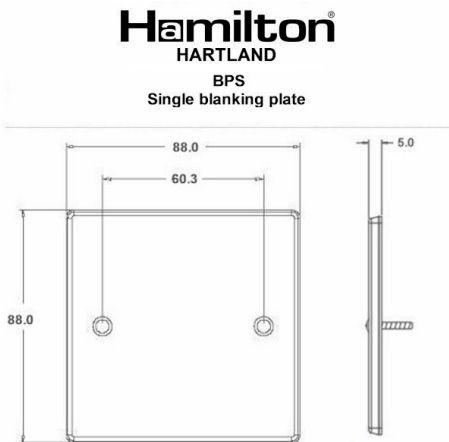

Code: 74BPS

Hartland | HARTLAND RANGE | Blank Plates

Product Image

Wiring

Dimensions

Insert Type	Single Blank Plate
Insert Colour	No Insert Colour
EAN13 Barcode	5017503249886
Commodity Code	73269098
Luckins TSI	386665101
Dimensions(Nominal)	Single: Height = 88.0mm Width = 88.0mm Depth = 5.0mm
Weight	71 GR
Switched Poles	N/A
Current Rating	n/a
IP Rating	N/A
Contact Gap Minimum	N/A
Earth Terminal Capacity 1	5x1mm ²
Earth Terminal Capacity 2	4x1.5mm ²
Earth Terminal Capacity 3	3x2.5mm ²
Earth Terminal Capacity 4	1x4mm ² Multi-strand
Earth Terminal Capacity 5	1x6mm ²
Product Class 1	Face plate must be earthed
Recommended Location	Internal Use Only
Maximum Installation Altitude	2000m
Standard/Approval	N/A
Additional Notes	Plates must be Earthed via the Earth Tag.