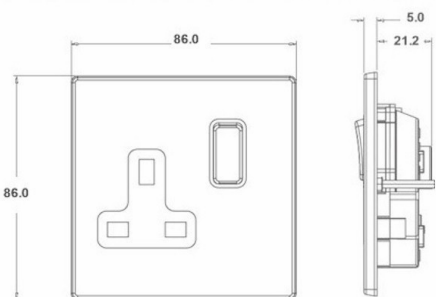

## Product Image

## Dimensions

**Hamilton**<sup>®</sup>  
HARTLAND CFX  
SS1  
Switched Socket

<b>Insert Type</b>	1 gang 13A Double Pole Switched Socket
<b>Insert Colour</b>	Black/Black
<b>EAN13 Barcode</b>	5017504012304
<b>Commodity Code</b>	85363010
<b>Luckins TSI</b>	398274399
<b>Dimensions(Nominal)</b>	Single: Height = 86.0mm Width = 86.0mm Depth = 5.0mm
<b>Weight</b>	146 GR
<b>Switched Poles</b>	Double
<b>Current Rating</b>	13 Amp
<b>Voltage</b>	220/250V AC
<b>Maximum Load</b>	13 Amp
<b>Mains Frequency</b>	50Hz
<b>IP Rating</b>	IP2XD
<b>Contact Gap Minimum</b>	3mm
<b>Terminal Capacity 1</b>	4x2.5mm <sup>2</sup>
<b>Terminal Capacity 2</b>	3x4mm <sup>2</sup>
<b>Terminal Capacity 3</b>	2x6mm <sup>2</sup> Multi-Strand
<b>Terminal Capacity 4</b>	1x10mm <sup>2</sup>
<b>Earth Terminal Capacity 1</b>	4x2.5mm <sup>2</sup>
<b>Earth Terminal Capacity 2</b>	3x4mm <sup>2</sup>
<b>Earth Terminal Capacity 3</b>	2x6mm <sup>2</sup> Multi-Strand
<b>Earth Terminal Capacity 4</b>	1x10mm <sup>2</sup>
<b>Product Class 1</b>	Must be earthed
<b>Ambient Operating Temperature</b>	-5° to +40°C
<b>Recommended Location</b>	Internal Use Only
<b>Maximum Installation Altitude</b>	2000m
<b>Standard/Approval</b>	BS 1363-2
<b>Additional Notes</b>	Dual Earth: Yes