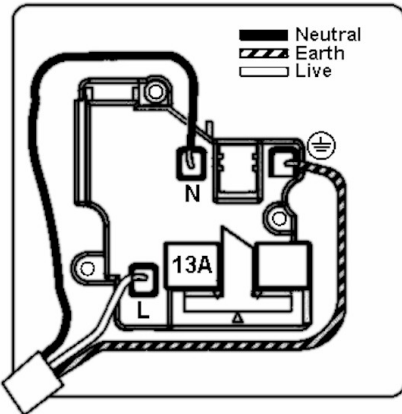

## Product Image

## Wiring

## Dimensions

**Hamilton**<sup>®</sup>  
HARTLAND CFX  
SS1  
Switched Socket

<b>Insert Type</b>	1 gang 13A Double Pole Switched Socket
<b>Insert Colour</b>	Black/Black
<b>EAN13 Barcode</b>	5017504012304
<b>Commodity Code</b>	85363010
<b>Luckins TSI</b>	398274399
<b>Dimensions(Nominal)</b>	Single: Height = 86.0mm Width = 86.0mm Depth = 5.0mm
<b>Weight</b>	146 GR
<b>Switched Poles</b>	Double
<b>Current Rating</b>	13 Amp
<b>Voltage</b>	220/250V AC
<b>Maximum Load</b>	13 Amp
<b>Mains Frequency</b>	50Hz
<b>IP Rating</b>	IP2XD
<b>Contact Gap Minimum</b>	3mm
<b>Terminal Capacity 1</b>	4x2.5mm <sup>2</sup>
<b>Terminal Capacity 2</b>	3x4mm <sup>2</sup>
<b>Terminal Capacity 3</b>	2x6mm <sup>2</sup> Multi-Strand
<b>Terminal Capacity 4</b>	1x10mm <sup>2</sup>
<b>Earth Terminal Capacity 1</b>	4x2.5mm <sup>2</sup>
<b>Earth Terminal Capacity 2</b>	3x4mm <sup>2</sup>
<b>Earth Terminal Capacity 3</b>	2x6mm <sup>2</sup> Multi-Strand
<b>Earth Terminal Capacity 4</b>	1x10mm <sup>2</sup>
<b>Product Class 1</b>	Must be earthed
<b>Ambient Operating Temperature</b>	-5° to +40°C
<b>Recommended Location</b>	Internal Use Only
<b>Maximum Installation Altitude</b>	2000m
<b>Standard/Approval</b>	BS 1363-2
<b>Additional Notes</b>	Dual Earth: Yes