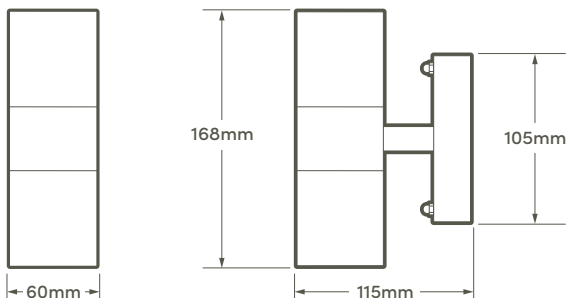

Coral Up/Down Wall Light

STAINLESS STEEL, BLACK, COPPER OR ANTHRACITE GREY

Features

- Accessory pack included
- Lamp not included
- High quality stainless steel finish
- GU10 compatible up to 35w

Technical information

Voltage: 220-240v

Stainless Steel	HSLEDUL
Black	HSLEDUL/BLK
Copper	HSLEDUL/COP
Anthracite Grey	HSLEDUL/GRY