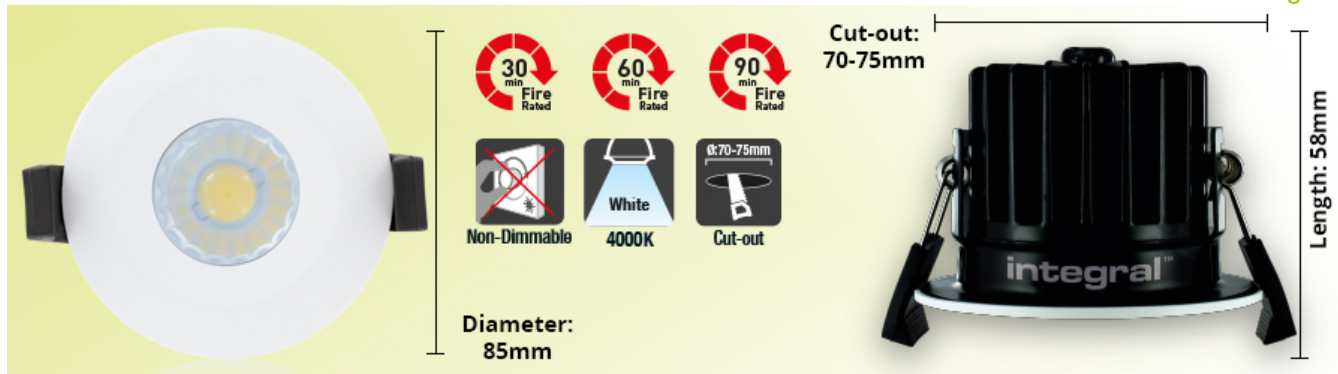

## Low-Profile 70mm-75mm cut-out IP65 Fire Rated Downlight 6W (40W) 4000K 440lm 38 deg beam angle Non-Dimmable

Partcode: ILDLFR70B004 / Page: 1

These low-profile lamps are fire rated to 30, 60 and 90 minutes, Air Tightness compliant with Part C and Part L and Resistance to Sound compliant with Part E. Warm White and Cool White colour temperature options and dimmable or non-dimmable options are available. Importantly, these lamps are IP65 rated and designed to offer the safety and quality of other Fire Rated Downlights but with a lower price-tag.

### Product Details

Partcode: ILDLFR70B004

Check Code: 233935

Range Name: Low-profile

Placement / Application: Indoor, General Lighting

Market Segment: Commercial indoor, Residential indoor

Product Type: Fire Rated

### Physical Data

Product Finish: Matt white

Spot Type: COB

Optic: Clear Refractor

Material: Aluminium alloy, Iron, Intumescent material, Steel

Construction: Extruded Aluminium heat-sink, Iron body, Steel springs and mounting plate

**Physical Data**

Length: 58mm

Diameter: 85mm

Weight (Unpackaged Single Unit): 280g

Luminaire Fixing: Recess mounted

Fire Rating: 30, 60, 90

**Electrical Data**

Voltage Range: 220-240V