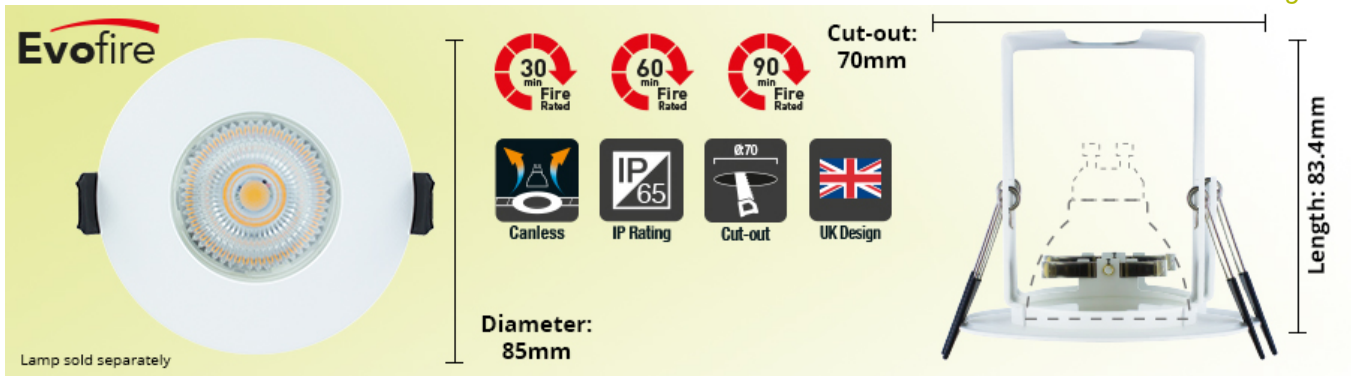

Evofire 70mm cut-out IP65 Fire Rated Downlight with Insulation Guard and GU10 holder

Partcode: ILDLFR70D003 / Page: 1

The Evofire Fire Rated Downlight is a safe and attractive fitting for a GU10 or MR16 LED lamp. The fully open design of the Evofire does not conceal your lamp in a large metal canister, which can trap some of the heat it generates, lowering lamp lifetime and performance. Lamps installed in an Evofire run at up to 10 degrees C cooler than a typical can-style fire rated downlight from leading LED brands - this can extend the lifetime of your lamps.

As well being very tough thanks to its steel construction, The Evofire is also a highly aesthetic choice for Fire Rated lighting. The 1mm blend-in bezel is up to 10 times thinner than typical IP65 rated downlights, with a high quality powder coating and fits almost flush with your ceiling, so the downlight looks discreet and pleasing in any setting.

Featuring a built-in Insulation Guard which allows loft insulation to be safely laid on top of the downlight, while maintaining air-flow around the lamp.

Product Details

Partcode: ILDLFR70D003

Check Code: 136192

Material: Steel, Glass

Construction: Pressed Steel, Glass

Partcode: ILDLFR70D003 / Page: 2

Physical Data

Length: 83mm

Diameter: 85mm

Weight (Unpackaged Single Unit): 100g

Cut Out Diameter: 70mm