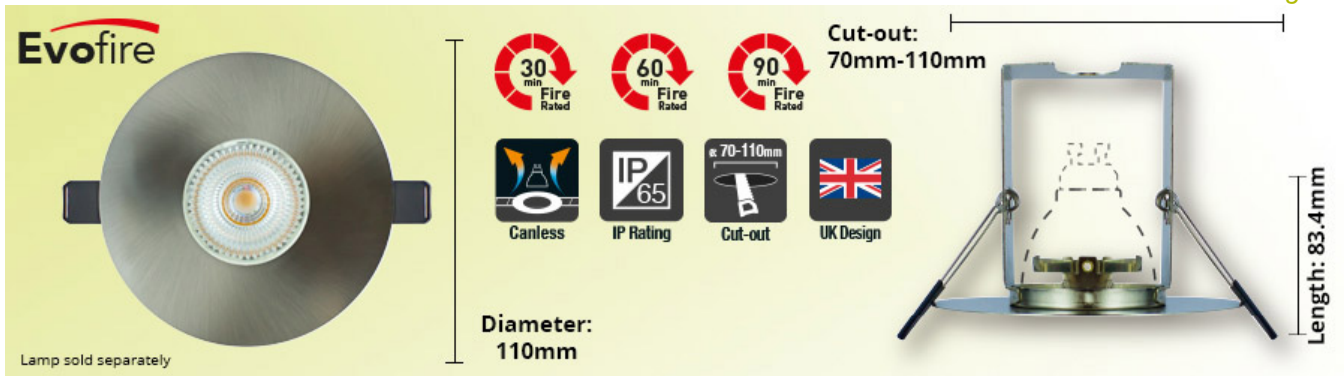

Evofire 70mm-100mm cut-out Fire Rated Downlight Round Satin Nickel with Insulation Guard and GU10 Holder

Partcode: ILDLFR70D014 / Page: 1

The Evofire Fire Rated Downlight is a safe and attractive fitting for a GU10 or MR16 LED lamp. The fully open design of the Evofire does not conceal your lamp in a large metal canister, which can trap some of the heat it generates, lowering lamp lifetime and performance. Lamps installed in an Evofire run at up to 10 degrees C cooler than a typical can-style fire rated downlight from leading LED brands - this can extend the lifetime of your lamps.

As well being very tough thanks to its steel construction, The Evofire is also a highly aesthetic choice for Fire Rated lighting. The 1mm blend-in bezel is up to 10 times thinner than typical IP65 rated downlights and fits almost flush with your ceiling, so the downlight looks discreet and pleasing in any setting.

[Watch Video](#)

Evofire shown with Real Colour GU10 LED lamp (sold separately).

Product Details

Partcode: ILDLFR70D014

Check Code: 724333

Range Name: EVOFIRE

Placement / Application: Indoor, General Lighting

Physical Data

Length: 83mm

Diameter: 112mm

Weight (Unpackaged Single Unit): 200g

Cut Out Diameter: 70-100mm

Lamp or Luminaire Shape: Round

Luminaire Fixing: Recess mounted

Fire Rating: 30, 60, 90