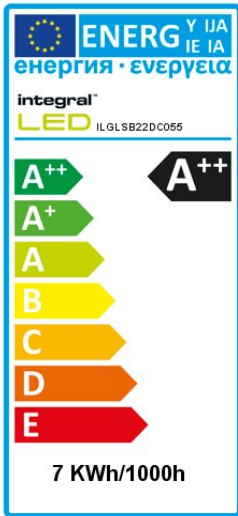

Environmental

Energy Rating: A++

Lowest Operating Temperature: -20 degrees

Maximum Operating Temperature: 40 degrees

IP (Ingress Protection) Rating: IP20

Hg 0% (Mercury Free): Yes

Packaging

EAN Barcode (unit of 1): 5055788215370

Packaged Weight (Unit of 1): 94g

Length (unit of 1): 125mm

Width (unit of 1): 64mm

Depth (unit of 1): 64mm

Outer packaging info available on website

Product data last updated on: Monday, August 7, 2017 - 14:38