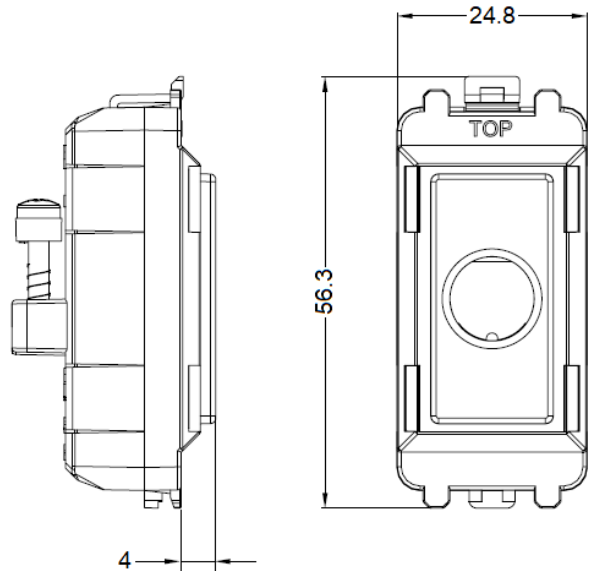

DATA SHEET:

GDM012BC/ GDM012MW/ GDM012PC/ GDM012U/ GDM012MB

ISSUE: AVOCT19VOL2

Flex outlet module

MLA part code	GDM012BC	GDM012MW	GDM012PC	GDM012U	GDM012MB
Description	Flex outlet module				
Finish	Brushed chrome	Matt white	Polished chrome	White	Matt black
Nett weight (kg)	0.001				
Dimensions (mm)	Width – 24.8 Height – 56.3 Projection – 4				
Min. mounting depth (mm)	35				
Maximum flex size (mm)	10				
IP rating	IP20				
Construction	Steel & ABS				
Warranty	15 years				
Origin of Manufacture	China				
Declaration of Conformity (held on file)	Yes				
Manufactured in accordance with	BS 5733				
EAN	5055832963875	5055832963882	5055832963899	5055832963905	5056270800968