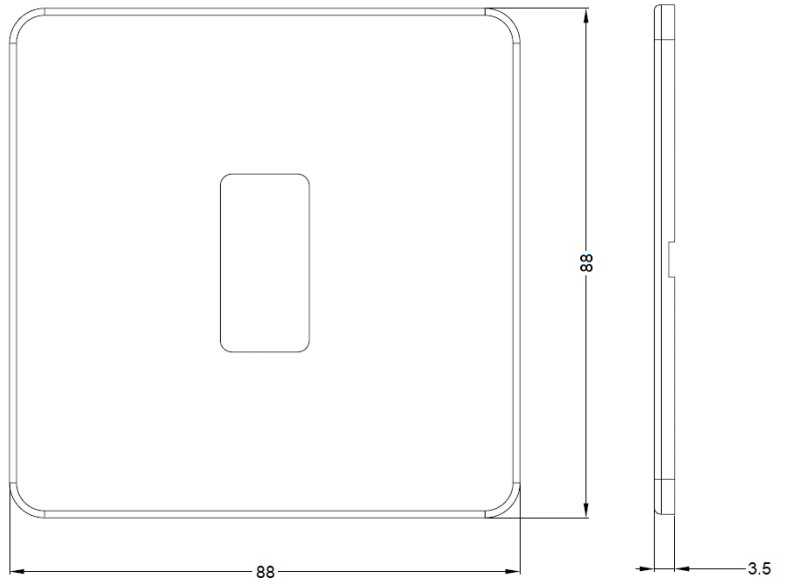

Screwless 1G grid faceplate

MLA part code	GDSF001BC	GDSF001MW	GDSF001PC	GDSF001MB
Description	Screwless 1G grid faceplate			
Finish	Brushed chrome	Matt white	Polished chrome	Matt black
Nett weight (kg)	0.065			
Dimensions (mm)	Height – 88 Width – 88 Projection – 3.5			
Construction	Premium grade steel			
IP rating	IP20			
Warranty	15 years			
Origin of Manufacture	China			
Declaration of Conformity (held on file)	Yes			
Manufactured in accordance with	BS EN 60670-1			
EAN	5055832964568	5055832964643	5055832964728	5055832999751