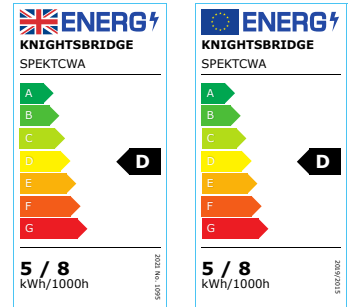

### SPEKTCWA

SpektroLED Tilt CWA - Fire Rated IP20 Downlight with 2x Wattage and 4x CCT

[www.mlaccessories.co.uk](http://www.mlaccessories.co.uk)

MLA PART CODE	SPEKTCWA
DESCRIPTION	SpektroLED Tilt CWA - Fire Rated IP20 Downlight with 2x Wattage and 4x CCT
NET WEIGHT (KG)	0.26
FINISH	Black
DIFFUSER	Prismatic
DIMENSIONS (MM)	Diameter - 88 Projection - 6 Recessed Depth - 59 Minimum Void - 60
CUT-OUT (MM)	Cut-out Diameter - 66
TILT (DEGREES)	26
CONSTRUCTION	Construction - Pressed steel
CLASS	II
IP RATING	IP20
WATTAGE (W)	5 / 8
LAMP TECHNOLOGY	SMD LED
LUMENS (LM)	870
LUMENS LIGHT SOURCE ONLY (LM)	945
LUMEN TOLERANCE	5%
EFFICACY (LM/W)	108
CIRCUIT WATTAGE (W)	8
CCT	2700/3000/4000/6000K
LIGHT COLOUR	CCT
CRI	>85
SDCM	<6
RUNNING CURRENT (A)	0.036
DISPLACEMENT FACTOR	>0.7
SVM	0.03
PST-LM	0.135

BEAM ANGLE (DEGREES)	60
L70B10 LIFESPAN (HRS)	50,000
DIMMABLE	Yes*
FIRE-RATED	Tested to 30/60/90 minutes
I-JOIST RATED	30 minutes
WEB-JOIST RATED	30 minutes
IC RATED	Yes
OPERATING TEMPERATURE	25°C
INPUT VOLTAGE	230V 50Hz
WARRANTY	5year(s)
ORIGIN OF MANUFACTURE	China
DECLARATION OF CONFORMITY (HELD ON FILE)	Yes
EAN	5056270882575