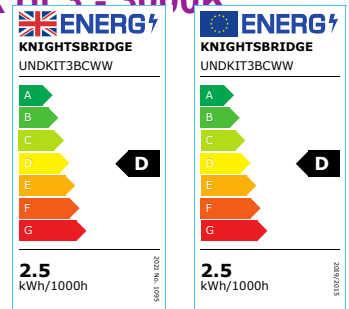

DATASHEET

UNDKIT3BCWW

230V IP20 2.5W LED Dimmable Under Cabinet Lights in Brushed Chrome - Pack of 3 - 3000K

www.mlaccessories.co.uk

MLA PART CODE	UNDKIT3BCWW
DESCRIPTION	230V IP20 2.5W LED Dimmable Under Cabinet Lights in Brushed Chrome - Pack of 3 - 3000K
NET WEIGHT (KG)	0.37
FINISH	Brushed Chrome
DIFFUSER	Opal
DIMENSIONS (MM)	Diameter - 68 Projection - 11
CUT-OUT (MM)	Cut-out Diameter - 63
CONSTRUCTION	Construction - Polycarbonate Construction 2 - & pressed steel
CLASS	II
IP RATING	IP20
WATTAGE (W)	2.5
LAMP TECHNOLOGY	SMD LED
LAMP INCLUDED	Yes
LUMENS (LM)	185
LUMENS LIGHT SOURCE ONLY (LM)	280
LUMEN TOLERANCE	5%
EFFICACY (LM/W)	52.26
CIRCUIT WATTAGE (W)	8.3
CCT	3000K
LIGHT COLOUR	Warm White
CRI	>80
SDCM	<6
RUNNING CURRENT (A)	0.04
DISPLACEMENT FACTOR	>0.7
SVM	0
PST-LM	0.01
BEAM ANGLE (DEGREES)	100

LIFE SPAN (HRS)	15,000
L70B50 LIFESPAN (HRS)	25,000
DIMMABLE	Trailing-edge only*
IC RATED	No
OPERATING TEMPERATURE	25°C
INPUT VOLTAGE	230V 50Hz
CABLE LENGTH (M)	2.5
CABLE GLAND INCLUDED	No
DRIVER	DRIVER TYPE - Constant Current MAX. OUTPUT - 16.5W OUTPUT VOLTAGE - 12-40V OUTPUT CURRENT - 350mA POWER FACTOR - 0.9 EFFICIENCY FULL LOAD - 81 ISOLATION - SELV AMBIENT TEMPERATURE (Ta) - 45°C CASE TEMPERATURE (Tc) - 90°C
WARRANTY	3year(s)
MANUFACTURED IN ACCORDANCE WITH	BS EN 60598
ORIGIN OF MANUFACTURE	China
DECLARATION OF CONFORMITY (HELD ON FILE)	Yes
EAN	5056270805543