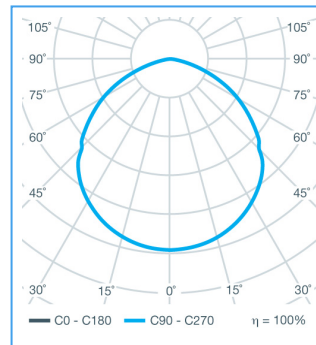

Sirius Low Bay 100W 15000 lumens with emergency function

EL100SFLB3E

PRODUCT DATA

| | |
|------------------------|-------------|
| LUMENS (lm) | 15000lm |
| DIMMABLE | 1-10 |
| WATTAGE (W) | 100W |
| COLOUR TEMPERATURE (K) | 5000K |
| EMERGENCY | YES |
| WEIGHT (kg) | 3.6kg |
| BEAM ANGLE | 90° |
| CRI | >80 |
| REPLACEMENT FOR | 250W MH/SON |
| DIMENSIONS (mm) | φ260×175mm |
| PRODUCT TYPE | Low bays |
| EFFICIENCY (lm/w) | 150lm/W |
| RATED LIFETIME (hrs) | 50,000hrs |
| IP | 65 |
| WORKING ENVIRONMENT | 5°C to 30°C |
| WARRANTY | 5 |
| L70 RATING (hrs) | >80000 |

KEY FEATURES

Ideal for installations at height of 5-8 metres, the Sirius Low Bay 15000 lumen with emergency function is easy to install with flexible mounting options. It is fully compliant with emergency lighting regulation ensuring that when there is a power outage, it gives sufficient light for 3 hours from a battery unit. It comes with a dimmable driver as standard and Philips Lumiled chips to ensure high efficiency and reliability. Perfect for projects and installations of all sizes. The lumen output when the fitting is in emergency mode is 500lm.

COMMERCIAL APPLICATIONS

Warehouses, factories, sports arenas, sports halls, retail outlets

POLAR CURVE DIAGRAM

CONE DIAGRAM

DIMENSIONS