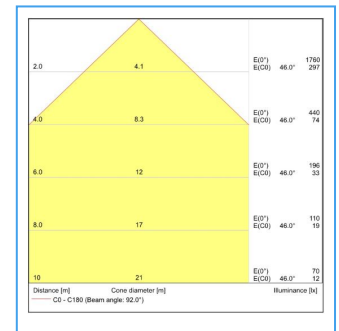

Sirius Low Bay 100W 15000 lumens with emergency function

EL100SFLB3E

PRODUCT DATA

| | |
|------------------------|-------------|
| LUMENS (lm) | 15000lm |
| DIMMABLE | 1-10 |
| WATTAGE (W) | 100W |
| COLOUR TEMPERATURE (K) | 5000K |
| EMERGENCY | YES |
| WEIGHT (kg) | 3.6kg |
| BEAM ANGLE | 90° |
| CRI | >80 |
| REPLACEMENT FOR | 250W MH/SON |
| DIMENSIONS (mm) | φ260×175mm |
| PRODUCT TYPE | Low bays |
| EFFICIENCY (lm/w) | 150lm/W |
| RATED LIFETIME (hrs) | 50,000hrs |
| IP | 65 |
| WORKING ENVIRONMENT | 5°C to 30°C |
| WARRANTY | 5 |
| L70 RATING (hrs) | >80000 |

KEY FEATURES

Ideal for installations at height of 5-8 metres, the Sirius Low Bay 15000 lumen with emergency function is easy to install with flexible mounting options. It is fully compliant with emergency lighting regulation ensuring that when there is a power outage, it gives sufficient light for 3 hours from a battery unit. It comes with a dimmable driver as standard and Philips Lumiled chips to ensure high efficiency and reliability. Perfect for projects and installations of all sizes. The lumen output when the fitting is in emergency mode is 500lm.

COMMERCIAL APPLICATIONS

Warehouses, factories, sports arenas, sports halls, retail outlets

POLAR CURVE DIAGRAM

CONE DIAGRAM

DIMENSIONS