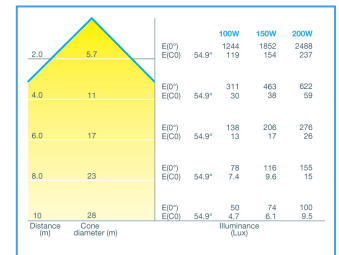

# Sirius Low Bay 100W 15000 lumens with microwave dimming

EL100SFLB3N

**PRODUCT DATA**

LUMENS (lm)	15000lm
WATTAGE (W)	100W
COLOUR TEMPERATURE (K)	5000K
WEIGHT (kg)	3.2kg
MICROWAVE	YES
BEAM ANGLE	90°
CRI	>80
REPLACEMENT FOR	250W MH/SON
DIMENSIONS (mm)	φ260×175mm
PRODUCT TYPE	Low bays
EFFICIENCY (lm/w)	150lm/W
RATED LIFETIME (hrs)	50,000hrs
IP	65
WORKING ENVIRONMENT	-30°C to 50°C
WARRANTY	5
L70 RATING (hrs)	>80000

**KEY FEATURES**

Ideal for installations at height of 5-8 metres, the Sirius Low Bay 15000 lumen with Microwave dimming and ON/OFF sensor is easy to install with flexible mounting options. It offers flexibility of control of the amount of light required, ensuring that the lights are dimmed when not needed. It comes with a dimmable driver as standard and Philips Lumiled chips to ensure high efficiency and reliability. Perfect for projects and installations of all sizes.

**COMMERCIAL APPLICATIONS**

Warehouses, factories, sports arenas, sports halls, retail outlets

**POLAR CURVE DIAGRAM**

**CONE DIAGRAM**

**DIMENSIONS**