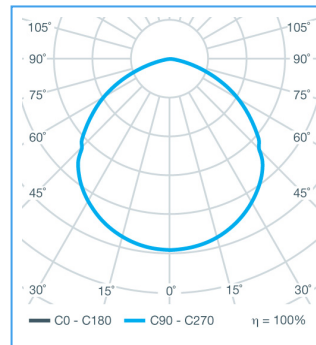

Sirius Low Bay 100W 15000 lumens with microwave dimming

EL100SFLB3N

PRODUCT DATA

LUMENS (lm)	15000lm
WATTAGE (W)	100W
COLOUR TEMPERATURE (K)	5000K
WEIGHT (kg)	3.2kg
MICROWAVE	YES
BEAM ANGLE	90°
CRI	>80
REPLACEMENT FOR	250W MH/SON
DIMENSIONS (mm)	φ260×175mm
PRODUCT TYPE	Low bays
EFFICIENCY (lm/w)	150lm/W
RATED LIFETIME (hrs)	50,000hrs
IP	65
WORKING ENVIRONMENT	-30°C to 50°C
WARRANTY	5
L70 RATING (hrs)	>80000

KEY FEATURES

Ideal for installations at height of 5-8 metres, the Sirius Low Bay 15000 lumen with Microwave dimming and ON/OFF sensor is easy to install with flexible mounting options. It offers flexibility of control of the amount of light required, ensuring that the lights are dimmed when not needed. It comes with a dimmable driver as standard and Philips Lumiled chips to ensure high efficiency and reliability. Perfect for projects and installations of all sizes.

COMMERCIAL APPLICATIONS

Warehouses, factories, sports arenas, sports halls, retail outlets

POLAR CURVE DIAGRAM