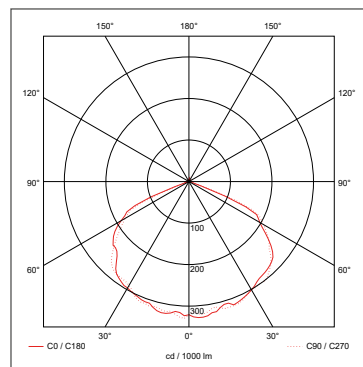

Escape Route 1 lux min

Mounting Height	Axial/Wall	Axial/Axial	Transverse/Axial	Transverse/Transverse	Transverse/Wall
2.0m	2.5	5	5	5	2.5
2.5m	2.7	5.4	5.4	5.4	2.7
3.0m	2.8	5.5	5.5	5.5	2.8

Illuminance values based on a maintenance factor of 0.8
Photometric spacing data 1 Lux (centre to centre in metres on emergency escape routes)

Emergency (DC)