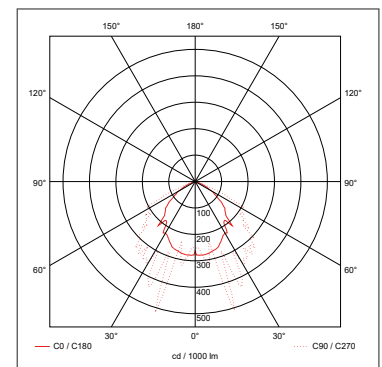

Emergency (DC)