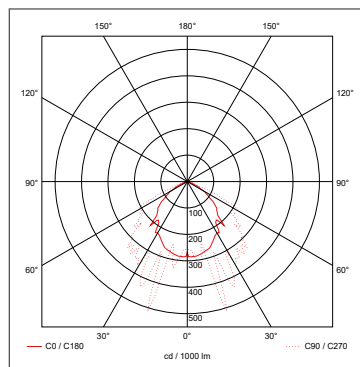

Escape Route 1 lux min

Mounting Height	Axial/Wall	Axial/Axial	Transverse/Axial	Transverse/Transverse	Transverse/Wall
2.0m	2.5	6.5	6	5.5	2
2.5m	3	7	6.5	5.5	2
3.0m	3	7	6.5	6	2.5

Illuminance values based on a maintenance factor of 0.8
Photometric spacing data 1 Lux (centre to centre in metres on emergency escape routes)

Emergency (AC)