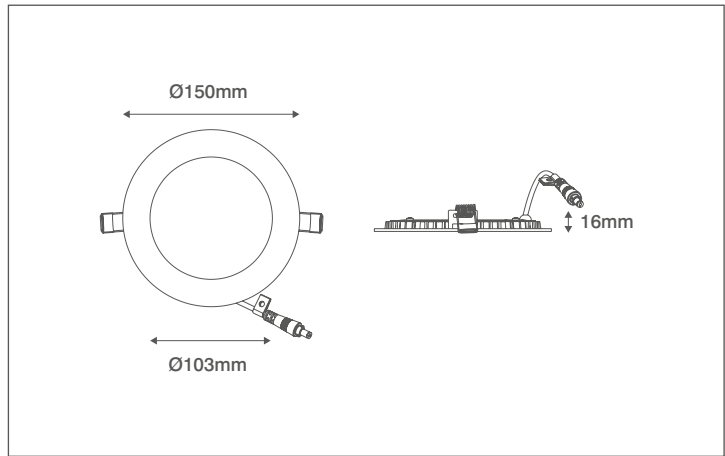

## Technical Specification

Product Code: OV6209WW

Description: 9W 150mm Diameter LED Downlight – IP44 - 3000K - White

### General Information

Dimensions	150mm Diameter x 20.5mm (D)
Materials	Body: Powdercoated Aluminium
	Diffuser: Polystyrene
	Light Guide Plate (LGP): Polystyrene
Finish	White (RAL 9003)
Product Weight	0.21Kg
Cutout	130mm Diameter
Ingress Protection	IP44
Ceiling Thickness	32mm Max.
Warranty	2 Years