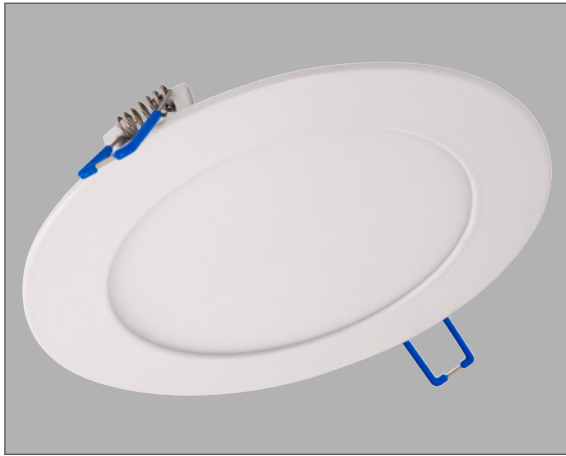

## Technical Specification

Product Code: OV6209WW

Description: 9W 150mm Diameter LED Downlight – IP44 - 3000K - White

### General Information

Dimensions	150mm Diameter x 20.5mm (D)
Materials	Body: Powdercoated Aluminium
	Diffuser: Polystyrene
	Light Guide Plate (LGP): Polystyrene
Finish	White (RAL 9003)
Product Weight	0.21Kg
Cutout	130mm Diameter
Ingress Protection	IP44
Ceiling Thickness	32mm Max.
Warranty	2 Years