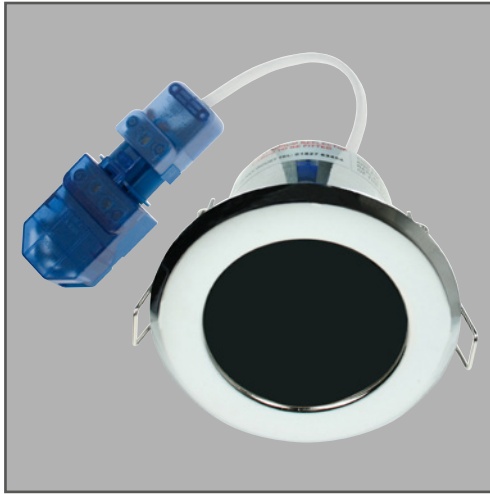

Product Code: OVGU315CH

Description: 50W Max. GU10 Fixed Downlight - Chrome

General Information

Dimensions	82mm Diameter x 72mm (D)
Recess Depth	70mm
Materials	Housing: Electroplated Steel
Finish	Polished Chrome
Product Weight	0.24Kg
Cutout	70mm Diameter
Ceiling Thickness	40mm Max.
Warranty	5 Years

Supply & Power

Input Voltage	230V~
Electrical Safety	Class I
Input Power	Lamp Dependant

Luminaire Information

Lamp Type	GU10
Lamp Wattage	50W Max.
Recommended Lamp Length	54mm (Overall)
Suitable Lamp Types	LED & Halogen
Output Information	See information supplied with lamp being installed