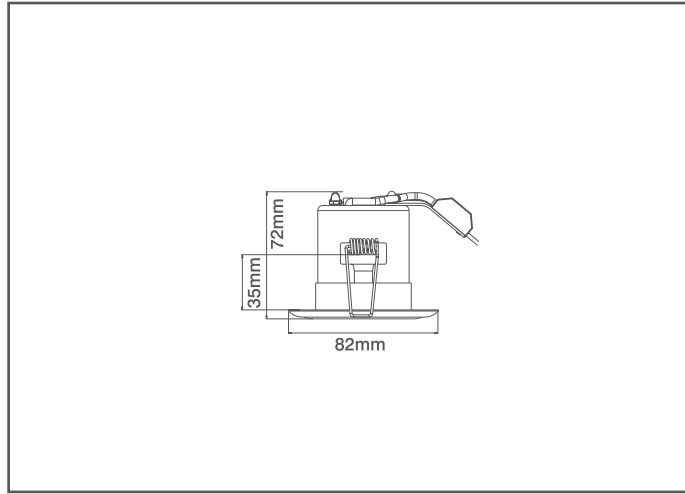

Product Code: OVGU315CH

Description: 50W Max. GU10 Fixed Downlight - Chrome

General Information

Dimensions	82mm Diameter x 72mm (D)
Recess Depth	70mm
Materials	Housing: Electroplated Steel
Finish	Polished Chrome
Product Weight	0.24Kg
Cutout	70mm Diameter
Ceiling Thickness	40mm Max.
Warranty	5 Years

Supply & Power

Input Voltage	230V~
Electrical Safety	Class I
Input Power	Lamp Dependant

Luminaire Information

Lamp Type	GU10
Lamp Wattage	50W Max.
Recommended Lamp Length	54mm (Overall)
Suitable Lamp Types	LED & Halogen
Output Information	See information supplied with lamp being installed