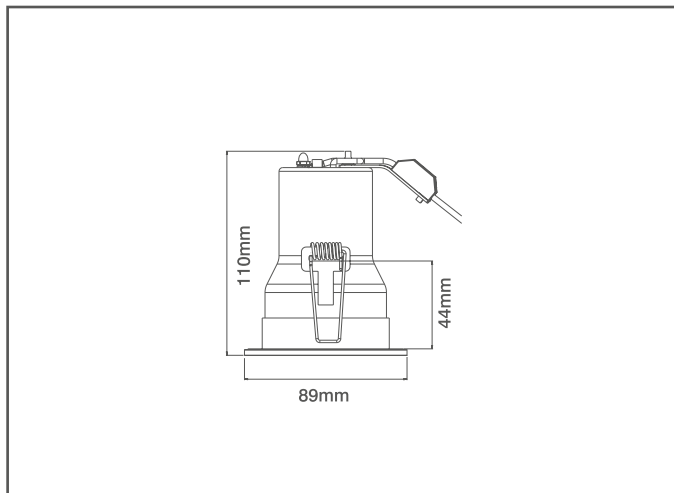

Product Code: OVGU395

Description: 50W Max. GU10 Downlight Housing - (IP65 With Bezel)

### General Information

Dimensions	89mm Diameter x 110mm (D)
Recess Depth	105mm
Materials	Housing: Powdercoated Steel
Product Weight	0.35Kg
Cutout	70mm Diameter
Ingress Protection	IP65
Ceiling Thickness	40mm Max.
Warranty	5 Years

### Luminaire Information

Lamp Type	GU10
Lamp Wattage	50W Max.
Recommended Lamp Length	54mm (Overall)
Suitable Lamp Types	LED & Halogen
Output Information	See information supplied with lamp being installed