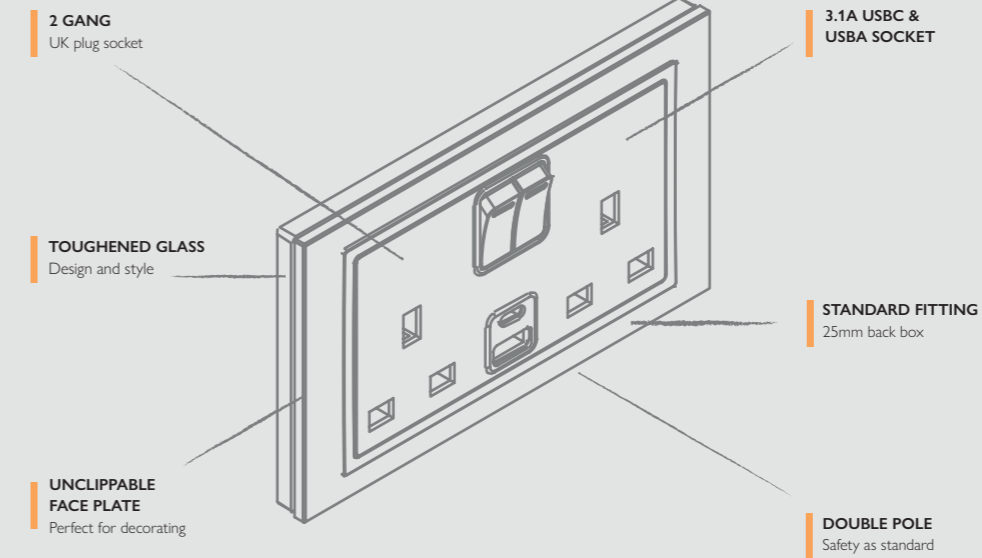

CRYSTAL

DOUBLE SOCKET WITH USBC

WITH A TOUCH OF GLASS™

DETAILS MATTER.

We're proud to present our new RetroTouch designer USBC sockets. Those with an eye for detail will appreciate the fact that we've carefully created a matching USBC socket for every light switch and wiring accessory in our range.

We offer options with chrome trim or plain glass and all of our USB sockets are screwless. If you are looking for a double socket with extra functionality, we have the perfect item for you.

SPECIFICATIONS / FEATURES

The elegant selection of USBC sockets match the rest of our Crystal range and brings an ideal finish to any interior. Only available in double socket models.

POWER IT IN STYLE.

Features

- Sophisticated glass finish**
Adding a touch of glass for the ultimate finish
- Dual USBC model**
Free up your sockets with one USBA and USB-C ports
- Screwless fronts**
The screws are hidden giving your switch a seamless design
- 10-year warranty**
We've got you covered
- Fits 25mm back box**
Offers quick and easy installation

Specifications

- 2 gang switched UK plug socket
- 146 x 86mm (standard double)
- 86 x 86mm (standard single)
- Double pole
- 13 amp rated
- Short circuit & overload protection
- Input voltage: 220-240v ac (50/60hz)
- Glass surround with chrome trim
- Concealed fixing screws
- Fits in 25mm depth backbox
- 5V 3.1A USB output (2 outlets)