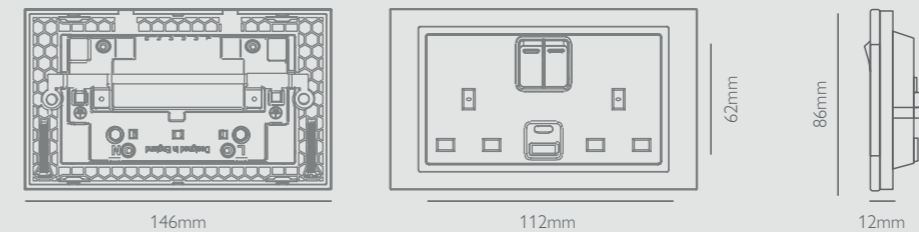

The elegant selection of USBC sockets match the rest of our Crystal range and brings an ideal finish to any interior. Only available in double socket models.

POWER IT IN STYLE.

Features

- Sophisticated glass finish**
Adding a touch of glass for the ultimate finish
- Dual USBC model**
Free up your sockets with one USBA and USB-C ports
- Screwless fronts**
The screws are hidden giving your switch a seamless design
- 10-year warranty**
We've got you covered
- Fits 25mm back box**
Offers quick and easy installation

Specifications

- 2 gang switched UK plug socket
- 146 x 86mm (standard double)
- 86 x 86mm (standard single)
- Double pole
- 13 amp rated
- Short circuit & overload protection
- Input voltage: 220-240v ac (50/60hz)
- Glass surround with chrome trim
- Concealed fixing screws
- Fits in 25mm depth backbox
- 5V 3.1A USB output (2 outlets)