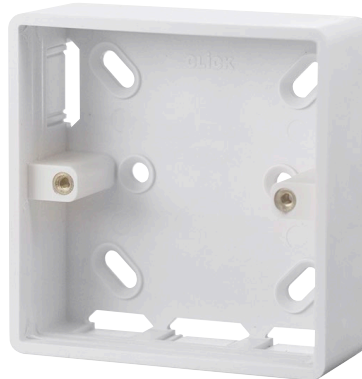

**Product Code:** CMA230

**Description:** 1 Gang 29mm Deep PVC Pattress Box - Trunking

### General Information

<b>Plate Dimensions (mm)</b>	86.5 (W) x 86.5 (H) x 29 (D)		
<b>Style</b>	Rounded Profile		
<b>Finish</b>	Polar White		
<b>Materials</b>	Pattress Box: PVC		
<b>Anti Microbial Certified</b>	No		
<b>Back Box Knockouts - Total (mm)</b>	6 x 16 x 15, 4 x 20 x 15, 1 x Ø20		
<b>Back Box Knockouts - Top (mm)</b>	1 x 16 x 15, 1 x 20 x 15 (Optional)	<b>Back Box Knockouts - Sides (mm)</b>	1 x 16 x 15, 1 x 20 x 15 (Optional)
<b>Back Box Knockouts - Bottom (mm)</b>	3 x 16 x 15, 1 x 20 x 15 (Optional)	<b>Back Box Knockouts - Rear (mm)</b>	1 x Ø20
<b>Back Box Earth Terminal Supplied</b>	No		
<b>Cable Restraint Supplied</b>	No		
<b>Operational Temperature (°C)</b>	-5 to +40		
<b>Warranty (Years)</b>	20		