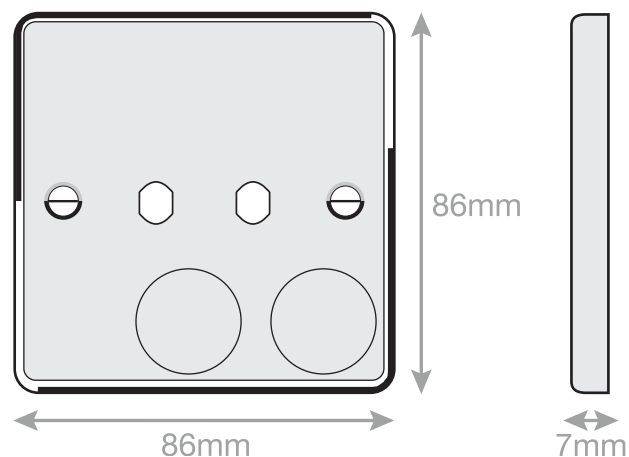

Data Sheet :

7MPRO-171

Code	7MPRO-171
Description	Empty Dimmer Plate - 2 Aperture Plate with Knobs
Size	86mm x 86mm x 7mm depth
Range	Selectric 7M-PRO
Colour	Satin chrome
Material	Premium grade steel
Included	Fixing screws, nuts, washers & matching knobs
Weight	0.113kg
Inner Carton Quantity	10
Inner Carton Weight	1.13kg
Guarantee	5 years
Barcode	5025117006979
Commodity Code	85369085
Standards	BS 5733
Notes	<ul style="list-style-type: none">• Universal to any dimmer module• Satin chrome with matching metal knobs• Minimum back box size required: 25mm depth