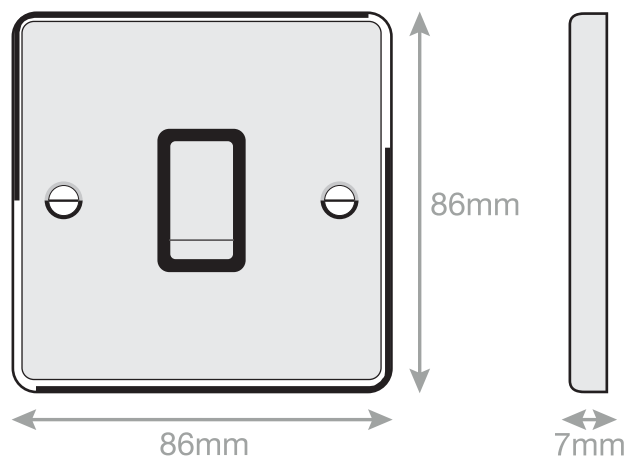

## 7MPRO-607

Intertek

Electrical & Lighting Products

<b>Code</b>	7MPRO-607
<b>Description</b>	10 Amp Plate Switch - 1 Gang Intermediate - X-Rated
<b>Size</b>	86mm x 86mm x 7mm depth
<b>Range</b>	Selectric 7M-PRO
<b>Colour</b>	Antique brass black insert
<b>Material</b>	Premium grade steel
<b>Included</b>	M3.5 fixing screws & wiring instructions
<b>Weight</b>	0.15kg
<b>Inner Carton Quantity</b>	10
<b>Inner Carton Weight</b>	1.5kg
<b>Guarantee</b>	5 year plate guarantee
<b>Barcode</b>	5025117003886
<b>Commodity Code</b>	85369085
<b>Standards</b>	BS EN 60669-1
<b>Notes</b>	<ul style="list-style-type: none"> <li>• ASTA approved</li> <li>• Matching curved metal rocker</li> <li>• X-rated for fluorescent or inductive loads</li> <li>• Modular and Euro Media products available within the range</li> <li>• Minimum back box size required: 16mm depth</li> </ul>