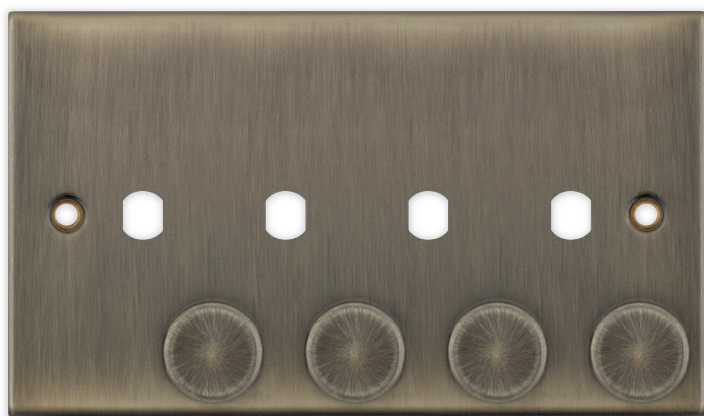

Data Sheet : DSL673

Code	DSL673
Description	Empty Dimmer Plate - 4 Aperture Plate with Knobs
Size	146mm x 86mm x 5mm depth
Range	Selectric 5M
Colour	Antique brass with matching metal knobs
Material	Premium grade steel
Included	Fixing screws, nuts, washers & matching knobs
Weight	0.16kg
Inner Carton Quantity	10
Inner Carton Weight	1.6kg
Guarantee	5 years
Barcode	5025117006917
Commodity Code	85369085
Standards	BS 5733
Notes	<ul style="list-style-type: none">• Universal to any dimmer module• Modular and Euro Media products available within the range• Minimum back box size required: 25mm depth