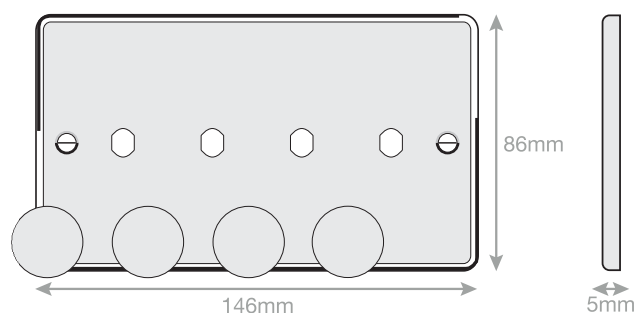

Data Sheet : DSL673

Code	DSL673
Description	Empty Dimmer Plate - 4 Aperture Plate with Knobs
Size	146mm x 86mm x 5mm depth
Range	Selectric 5M
Colour	Antique brass with matching metal knobs
Material	Premium grade steel
Included	Fixing screws, nuts, washers & matching knobs
Weight	0.16kg
Inner Carton Quantity	10
Inner Carton Weight	1.6kg
Guarantee	5 years
Barcode	5025117006917
Commodity Code	85369085
Standards	BS 5733
Notes	<ul style="list-style-type: none">• Universal to any dimmer module• Modular and Euro Media products available within the range• Minimum back box size required: 25mm depth