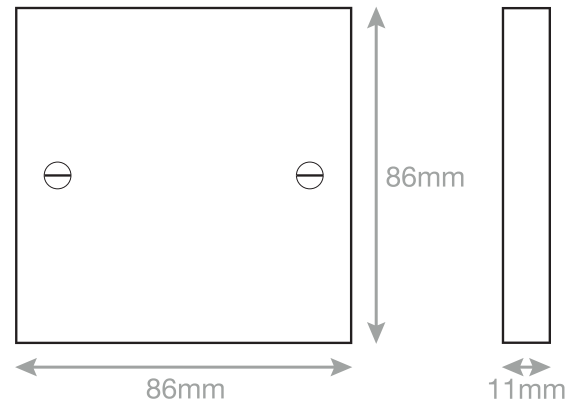

Data Sheet :

LG9111

Code	LG9111
Description	1 Gang Blanking Plate
Size	86mm x 86mm x 11mm depth
Range	Selectric Square
Colour	White
Material	Bakelite
Included	M3.5 fixing screws
Weight	0.1kg
Inner Carton Quantity	10
Inner Carton Weight	1kg
Guarantee	25 years
Barcode	5025117013236
Commodity Code	85369085
Standards	BS 5733
Notes	<ul style="list-style-type: none">• Provides an easy solution for electrical outlets that are no longer in use• Modular and Euro Media products available within the range