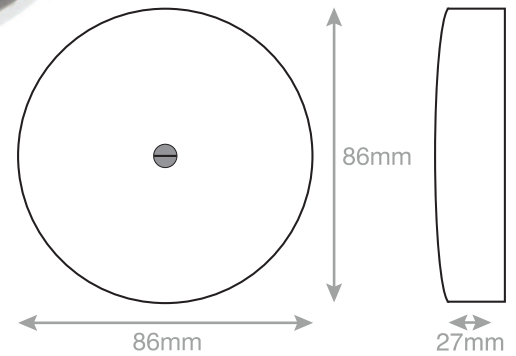

Data Sheet : LGK826-6

Code	LGK826-6
Description	20 Amp Junction Box 6 x 2.5mm Terminals - Compact - 86mm Diameter - White
Size	86mm x 86mm x 27mm
Range	Selectric Square
Colour	White
Material	Urea body, brass Connectors
Weight	0.1kg
Inner Carton Quantity	20
Inner Carton Weight	2kg
Barcode	5025117997772
Commodity Code	85369085
Standards	BS 7671
Notes	<ul style="list-style-type: none">• An electrical junction box is an enclosure, housing electrical connections, to protect the connections and provide a safety barrier. It is used mostly in ceilings, under floors or concealed behind an access panel – particularly in domestic or commercial buildings