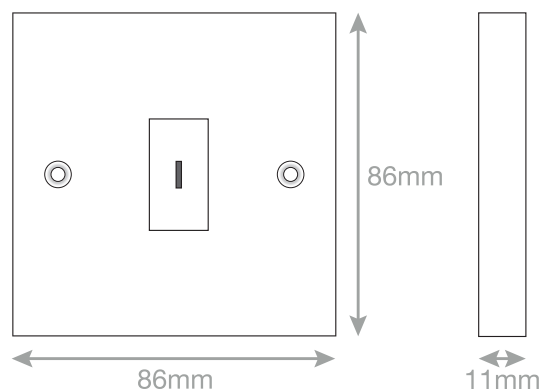

# LGKEY

Electrical & Lighting Products

<b>Code</b>	LGKEY
<b>Description</b>	10 Amp Key Switch - X-Rated
<b>Size</b>	86mm x 86mm x 11mm depth
<b>Range</b>	Selectric Square
<b>Colour</b>	White
<b>Material</b>	Bakelite
<b>Included</b>	M3.5 fixing screws & Metal Key
<b>Weight</b>	0.08kg
<b>Inner Carton Quantity</b>	10
<b>Inner Carton Weight</b>	0.8kg
<b>Guarantee</b>	25 years
<b>Barcode</b>	5025117986578
<b>Commodity Code</b>	85369085
<b>Standards</b>	BS EN 60669-1
<b>Notes</b>	<ul style="list-style-type: none"><li>• Spare metal key also available - Code: LG-METALKEY</li><li>• Modular and Euro Media products available within the range</li><li>• Minimum back box size required: 16mm depth</li></ul>