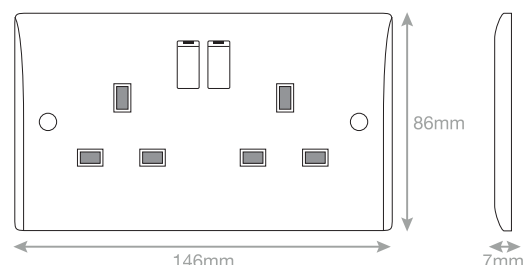

# Data Sheet : SSL523

Intertek

Electrical & Lighting Products

<b>Code</b>	SSL523
<b>Description</b>	13 Amp Socket Outlets SP + 2 Earth Terminals - Switched
<b>Size</b>	146mm x 86mm x 7mm depth
<b>Range</b>	Selectric Smooth
<b>Colour</b>	White
<b>Material</b>	Bakelite
<b>Included</b>	M3.5 fixing screws & white blanking caps
<b>Weight</b>	0.23kg
<b>Inner Carton Quantity</b>	10
<b>Inner Carton Weight</b>	2.3kg
<b>Guarantee</b>	30 years
<b>Barcode</b>	5025117986233
<b>Commodity Code</b>	85369085
<b>Standards</b>	BS 1363-2
<b>Notes</b>	<ul style="list-style-type: none"> <li>• Power socket for standard UK 3 pin plug</li> <li>• 2 Earth terminals for safe installation</li> <li>• Modular and Euro Media products available within the range</li> <li>• Minimum back box size required: 25mm depth</li> </ul>