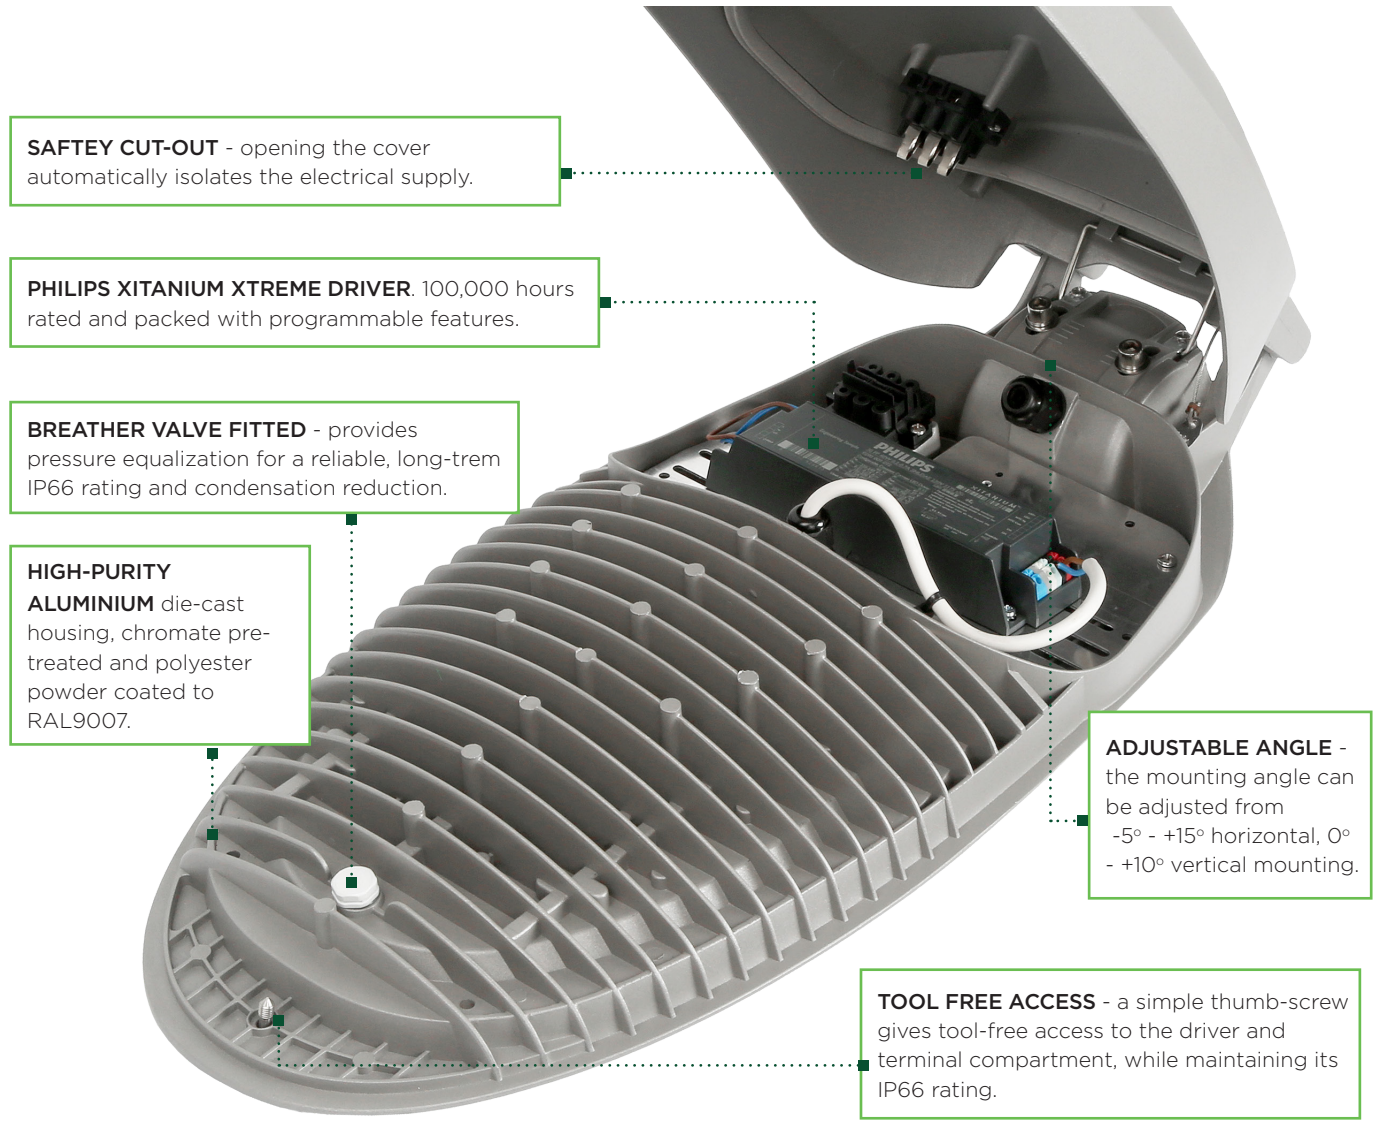

LENS. 3 different lens options for differing distributions. OP2 (most popular) is listed here.

PE CELL & NEMA SOCKET. PE Cells or NEMA socket can be fitted.

For full details of BELFRY's features and options, please ask for a copy of our 8-page specialist brochure.

SMALL BODY

34-60MM FIXING (NO SUFFIX)

MEDIUM BODY

34-60MM FIXING (NO SUFFIX)

ORDER CODE	DESCRIPTION
SMALL BODY	
NBF16/OP2/740	Belfry 16W LED Street Light Opt 2 Lens 60-34 Fix 740
NBF25/OP2/740	Belfry 25W LED Street Light Opt 2 Lens 60-34 Fix 740
NBF34/OP2/740	Belfry 34W LED Street Light Opt 2 Lens 60-34 Fix 740
NBF50/OP2/740	Belfry 50W LED Street Light Opt 2 Lens 60-34 Fix 740
NBF68/OP2/740	Belfry 68W LED Street Light Opt 2 Lens 60-34 Fix 740
MEDIUM BODY	
NBF70/OP2/740	Belfry 70W LED Street Light Opt 2 Lens 60-34 Fix 740
NBF95/OP2/740	Belfry 95W LED Street Light Opt 2 Lens 60-34 Fix 740
NBF137/OP2/740	Belfry 137W LED Street Light Opt 2 Lens 60-34 Fix 740
ACCESSORIES	
NBF/COLLAR/76-60MM	Belfry Mounting Collar to Suit 76-60mm Diameter
NBF/COLLAR/60-34MM	Belfry Mounting Collar c/w Insert to Suit 60-34mm Diameter

SAFETY CUT-OUT - opening the cover automatically isolates the electrical supply.

PHILIPS XITANIUM XTREME DRIVER. 100,000 hours rated and packed with programmable features.

BREATHER VALVE FITTED - provides pressure equalization for a reliable, long-term IP66 rating and condensation reduction.

TOOL FREE ACCESS - a simple thumb-screw gives tool-free access to the driver and terminal compartment, while maintaining its IP66 rating.

SPIGOT ENTRY ON THE SMALL BODY:
 - 60-34mm as standard - see picture opposite & line drawing below
 - For 76-60mm as pictured here, add suffix /76 when ordering