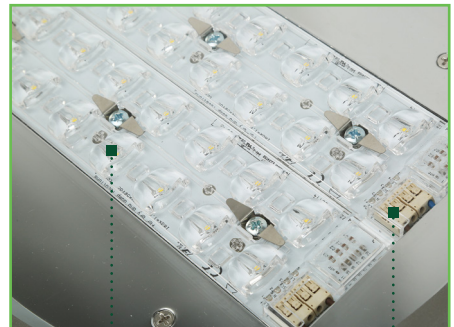

LENS. 3 different lens options for differing distributions. OP2 (most popular) is listed here.

PE CELL & NEMA SOCKET. PE Cells or NEMA socket can be fitted.

For full details of BELFRY's features and options, please ask for a copy of our 8-page specialist brochure.

HIGH-PURITY ALUMINIUM die-cast housing, chromate pre-treated and polyester powder coated to RAL9007.

ADJUSTABLE ANGLE - the mounting angle can be adjusted from -5° - +15° horizontal, 0° - +10° vertical mounting.

TOOL FREE ACCESS - a simple thumb-screw gives tool-free access to the driver and terminal compartment, while maintaining its IP66 rating.

SPIGOT ENTRY ON THE SMALL BODY:
 - 60-34mm as standard - see picture opposite & line drawing below
 - For 76-60mm as pictured here, add suffix /76 when ordering