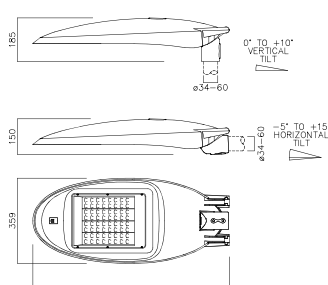

MEDIUM BODY

34-60MM FIXING (NO SUFFIX)

ORDER CODE	DESCRIPTION
SMALL BODY	
NBF16/OP2/740	Belfry 16W LED Street Light Opt 2 Lens 60-34 Fix 740
NBF25/OP2/740	Belfry 25W LED Street Light Opt 2 Lens 60-34 Fix 740
NBF34/OP2/740	Belfry 34W LED Street Light Opt 2 Lens 60-34 Fix 740
NBF50/OP2/740	Belfry 50W LED Street Light Opt 2 Lens 60-34 Fix 740
NBF68/OP2/740	Belfry 68W LED Street Light Opt 2 Lens 60-34 Fix 740
MEDIUM BODY	
NBF70/OP2/740	Belfry 70W LED Street Light Opt 2 Lens 60-34 Fix 740
NBF95/OP2/740	Belfry 95W LED Street Light Opt 2 Lens 60-34 Fix 740
NBF137/OP2/740	Belfry 137W LED Street Light Opt 2 Lens 60-34 Fix 740
ACCESSORIES	
NBF/COLLAR/76-60MM	Belfry Mounting Collar to Suit 76-60mm Diameter
NBF/COLLAR/60-34MM	Belfry Mounting Collar c/w Insert to Suit 60-34mm Diameter