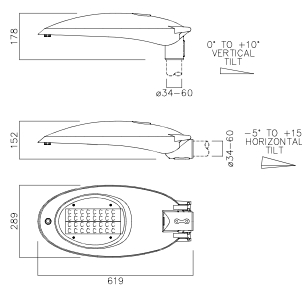

SMALL BODY

34-60MM FIXING (NO SUFFIX)